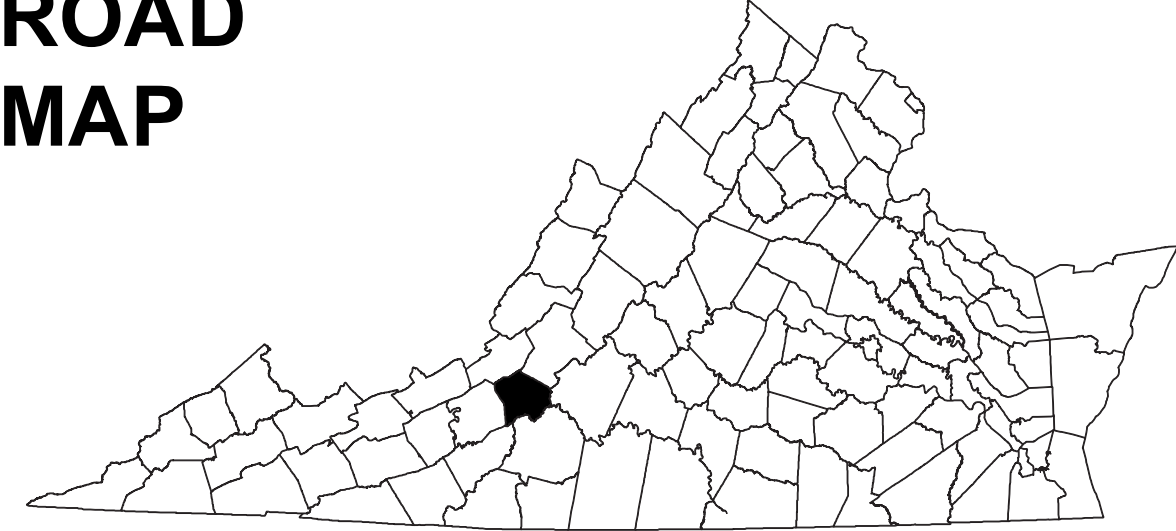

ROANOKE COUNTY, VA

COUNTY ROAD MAP

ROANOKE COUNTY

ROAD CLASSIFICATIONS	MISCELLANEOUS
Frontage Road	Schools
Secondary Route	Seaports
State Route	Park_RideLots
U.S. Route	AIRPORTS
Urban Road	Commercial
LightSurface	General
DividedHwyInterstate	Military
AllWeatherSurface	RAILROADS
Unsurfaced	Metro
otherSurface	VARailroads
BikeRoutes	Park_N_Ride
AppalachianTrail	BOUNDARIES
Scenic Roads	MilitaryAreas
Additional ROAD CLASSIFICATION (Post 2019)	MagisterialDistricts
Hard-surface	Incorp_Areas
	Natural_LandCover

SUPPLEMENT SHEET C

AN INVENTORY OF STATE MAINTAINED ROADS