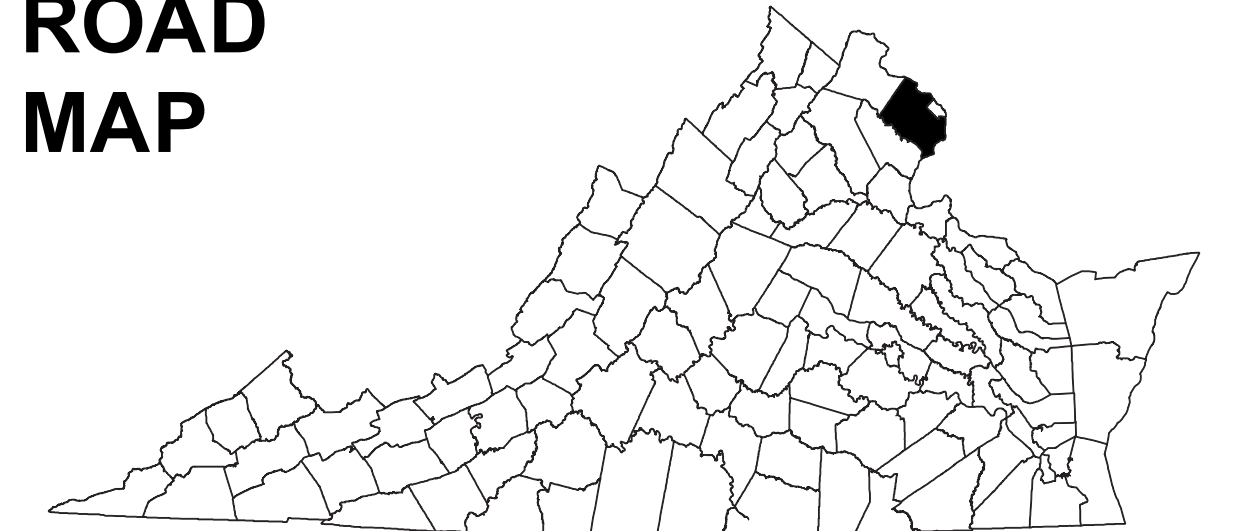

FAIRFAX COUNTY, VA

COUNTY ROAD MAP

FAIRFAX COUNTY

ROAD CLASSIFICATIONS	MISCELLANEOUS
Frontage Road	Schools
Secondary Route	Seaports
State Route	Park_RideLots
U.S. Route	AIRPORTS
Urban Road	Commercial
LightSurface	General
DividedHwyInterstate	Military
AllWeatherSurface	RAILROADS
Unsurfaced	Metro
otherSurface	VARailroads
BikeRoutes	Park_N_Ride
AppalachianTrail	BOUNDARIES
Scenic Roads	MilitaryAreas
Additional ROAD CLASSIFICATION (Post 2019)	MagisterialDistricts
Hard-surface	Incorp_Areas
	Natural_LandCover