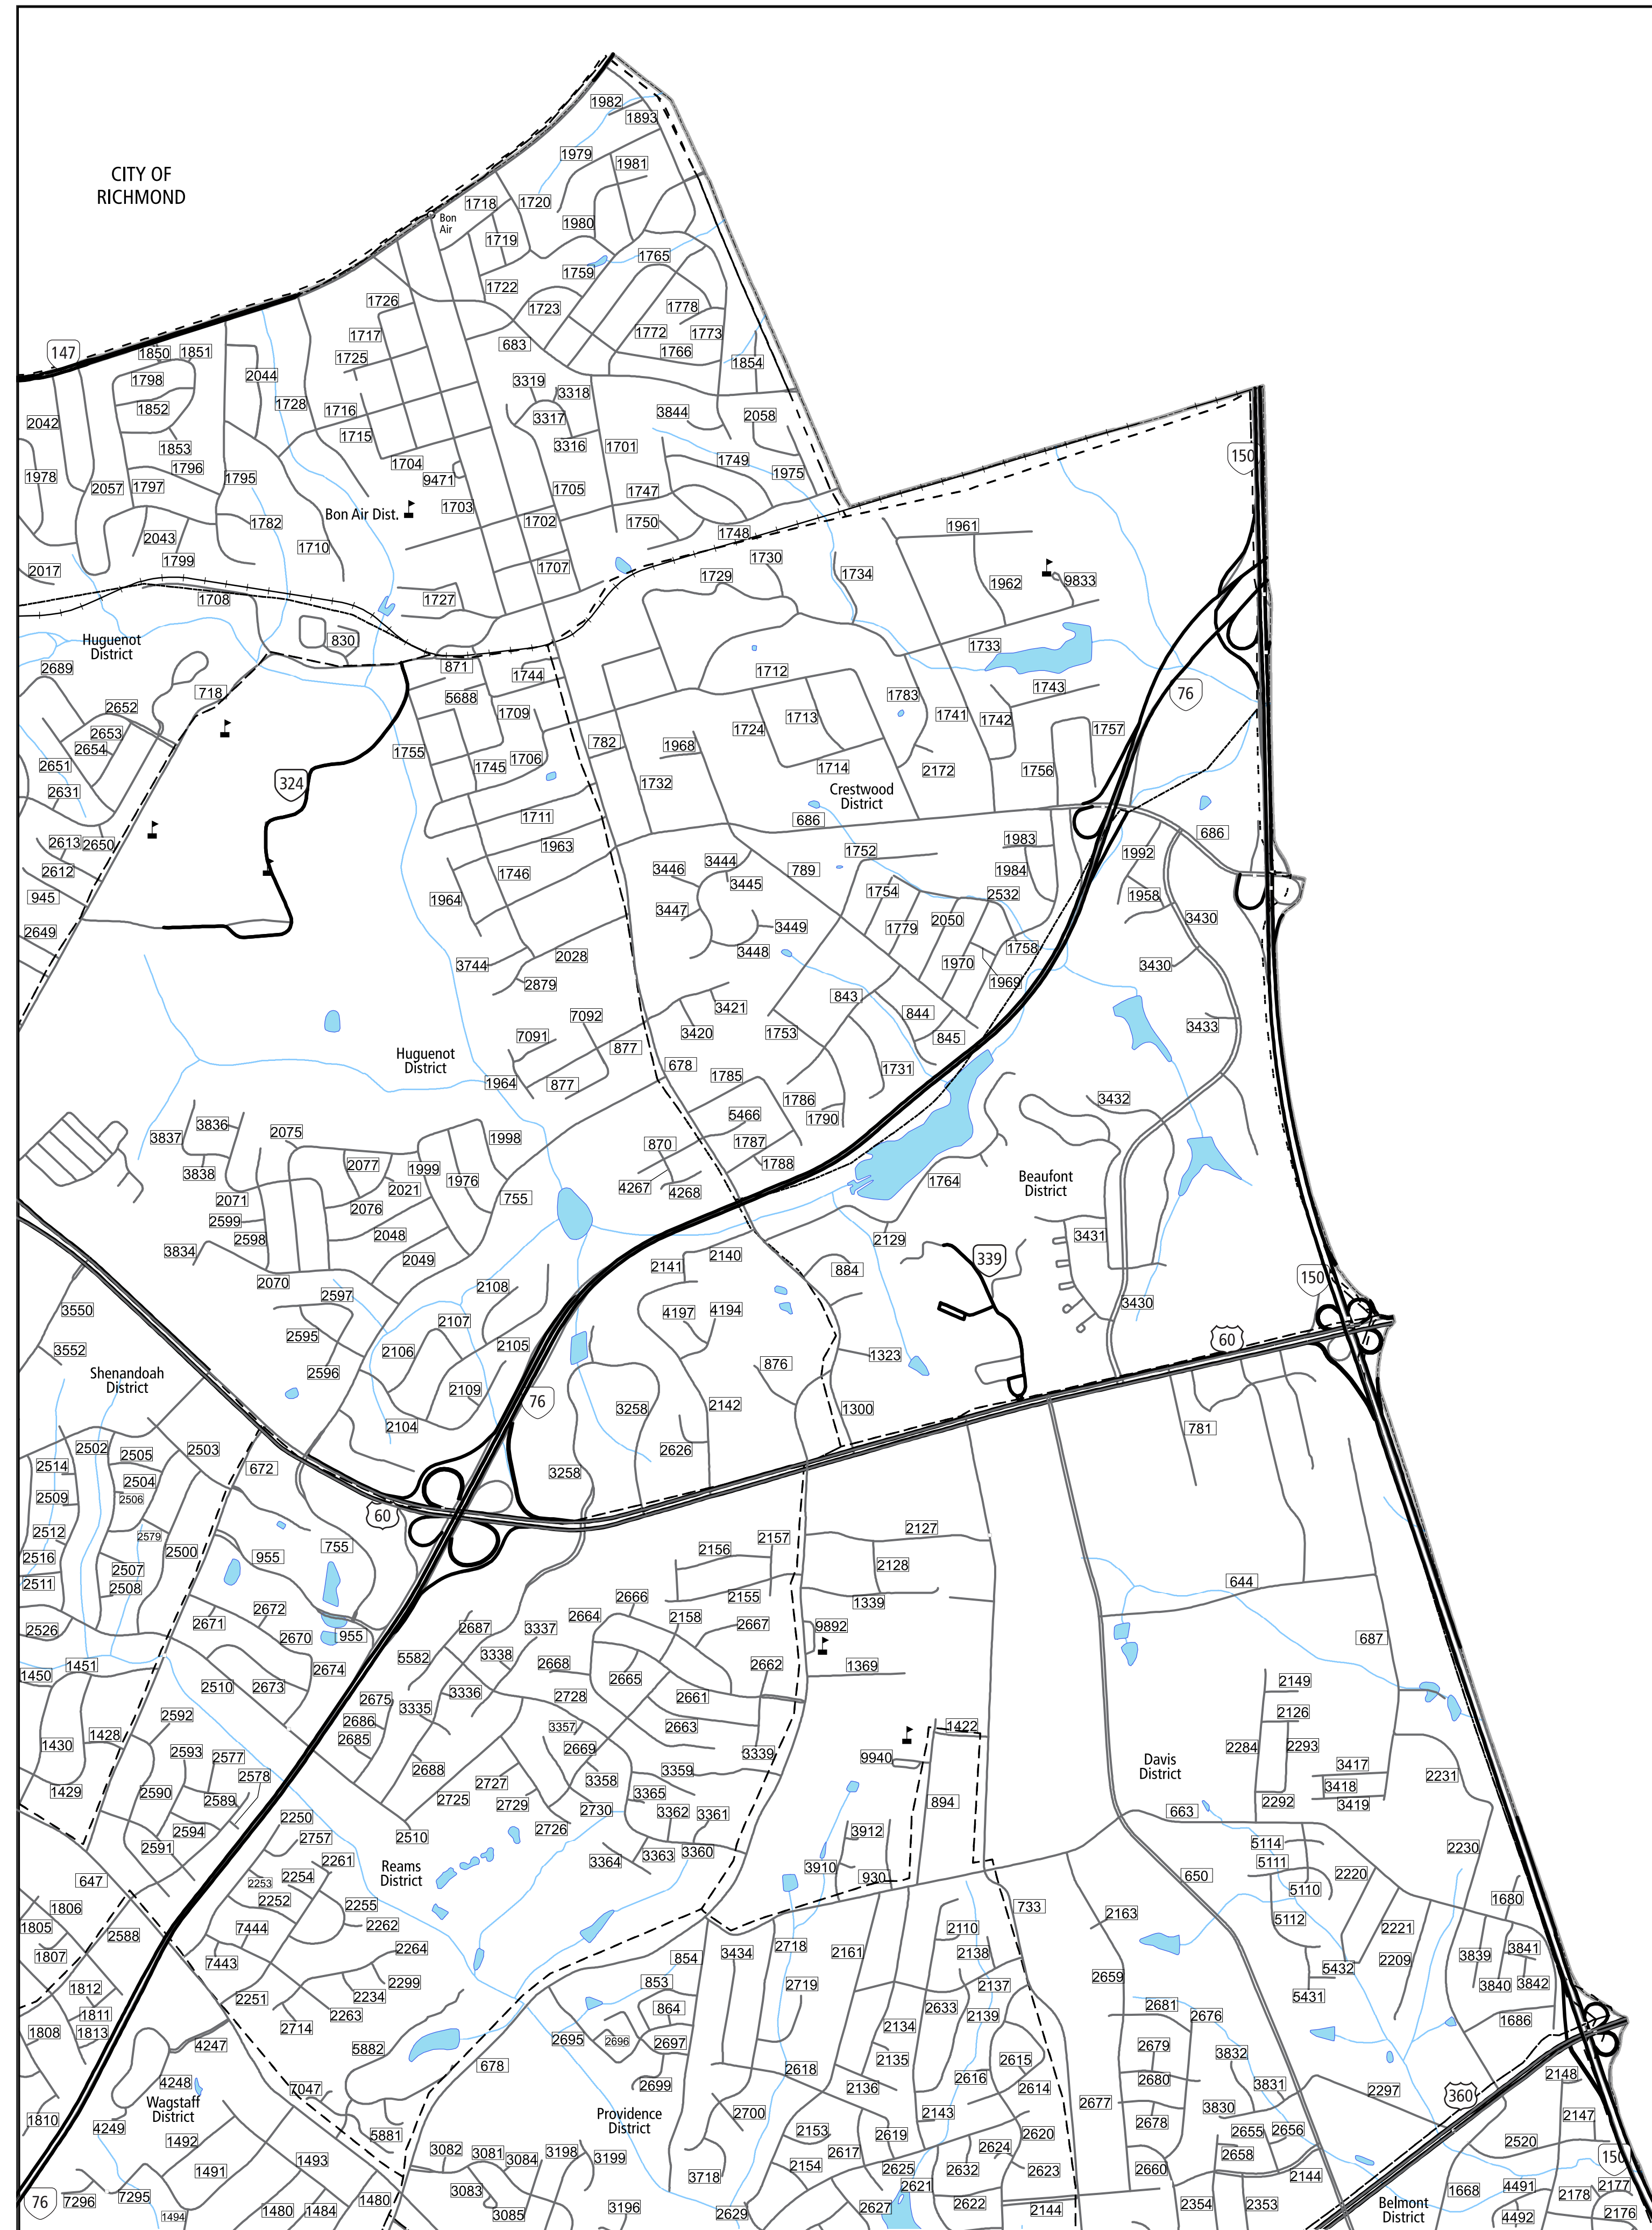

COUNTY ROAD MAP

CHESTERFIELD COUNTY

CITY OF RICHMOND

ROAD CLASSIFICATIONS	MISCELLANEOUS
Frontage Road	Schools
Secondary Route	Seaports
State Route	Park_RideLots
U.S. Route	AIRPORTS
Urban Road	Commercial
LightSurface	General
DividedHwyInterstate	Military
AllWeatherSurface	RAILROADS
Unsurfaced	Metro
otherSurface	VARailroads
BikeRoutes	Park_N_Ride
AppalachianTrail	BOUNDARIES
Scenic Roads	MilitaryAreas
	MagisterialDistricts
	Incorp_Areas
	Natural_LandCover

Additional ROAD CLASSIFICATION (Post 2019)
 Hard-surface

The accuracy or completeness of this map is not guaranteed or warranted. Map depicts state-maintained highway network as of May 1, 2021. Copyright © 2021 by Commonwealth of Virginia Department of Transportation, All Rights Reserved