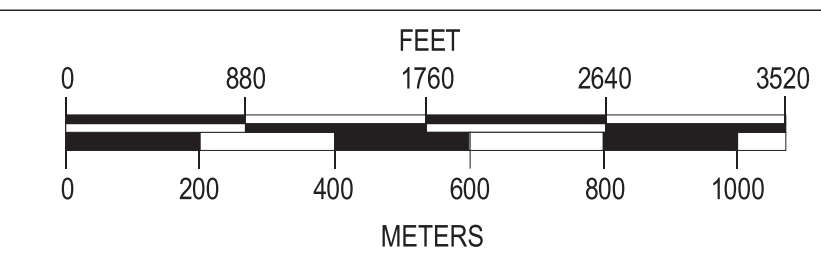

CITY OF RICHMOND

ROAD CLASSIFICATIONS	MISCELLANEOUS
Frontage Road	Schools
Secondary Route	Seaports
State Route	Park_RideLots
U.S. Route	AIRPORTS
Urban Road	Commercial
LightSurface	General
DividedHwyInterstate	Military
AllWeatherSurface	RAILROADS
Unsurfaced	Metro
otherSurface	VARailroads
BikeRoutes	Park_N_Ride
AppalachianTrail	BOUNDARIES
Scenic Roads	MilitaryAreas
	MagisterialDistricts
	Incorp_Areas
	Natural_LandCover

Additional ROAD CLASSIFICATION (Post 2019)
Hard-surface